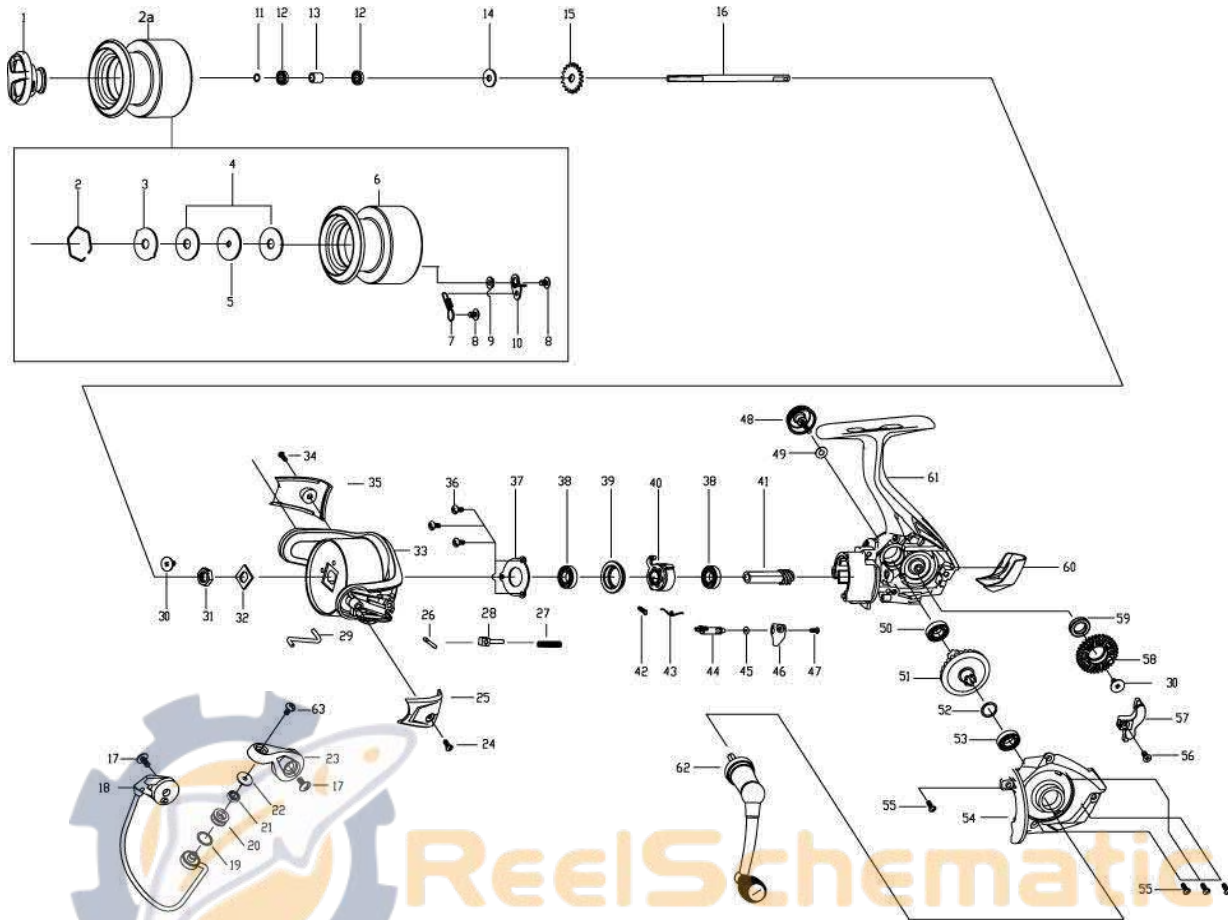

## Fire30

**Quantum Fire30 Spinning Reel Part List**

Key #	Description	Qty	Part No.	Key #	Description	Qty	Part No.
1	Drag Knob Assembly	1	LAD332-01	32	Rotor Nut Washer	1	
2a	Spool Assembly	1	LAD321-02	33	Rotor	1	
2	Retainer Ring	1		34	Screw - Bail Holder Sidecover	1	
3	Ear Washer	1		35	Bail Holder Sidecover	3	
4	Drag Friction Washer	2		36	Screw - Bearing Retainer	1	
5	Drag Key Washer	1		37	Ball Bearing Retainer	1	
6	Spool	1		38	Ball Bearing - Pinion	2	
7	Spool Clicker Spring	1		39	Ball Bearing Holder	1	
8	Screw - Clicker	1		40	Anti-Reverse Bearing	1	LAD063-01
9	Clicker Spring Bushing	1		41	Pinion Gear	1	
10	Spool Clicker	1		42	Anti-Reverse Spring	1	
11	Retainer O-Ring	1		43	Anti-Reverse Lever Spring	1	
12	Ball Bearing - Spool	2		44	Anti-Reverse Lever	1	
13	Bushing	1		45	Washer	1	
14	Clicker Gear Washer	1		46	Anti-Reverse Switch	1	
15	Clicker Gear	1		47	Anti-Reverse Switch Screw	1	
16	Main Shaft	1		48	Handle Screw Cap	1	LAD054-01
17	Screw - Bail Holder	1		49	Handle Screw Cap Washer	1	LAD105-01
18	Bail Assembly	1	LAD347-02	50	Ball Bearing - Body	1	
19	Line Roller Spacer	1	LAD080-01	51	Drive Gear	1	
20	Line Roller	1	LAD004-01	52	Drive Gear Adjust Washer	1	
21	Ball Bearing - Line Roller	1	LAD158-01	53	Ball Bearing - Sidecover	1	
22	Line Roller Washer	1	LAD102-01	54	Sidecover	1	
23	Arm Lever	1	LAD007-01	55	Screw - Sidecover	4	
24	Screw - Arm Lever Sidecover	1		56	Screw - Main Shaft	1	
25	Arm Lever Sidecover	1		57	Slider	1	
26	Bail Actuator	1		58	Oscillation Gear	1	
27	Bail Spring	1		59	Bearing - Oscillation Gear	1	
28	Bail Actuator Holder	1		60	Rear Cover	1	
29	Kick Lever	1		61	Body	1	
30	Screw	1		62	Handle Assembly	1	LAD318-01
31	Rotor Nut	1		63	Screw - Line Roller	1	LAD108-01